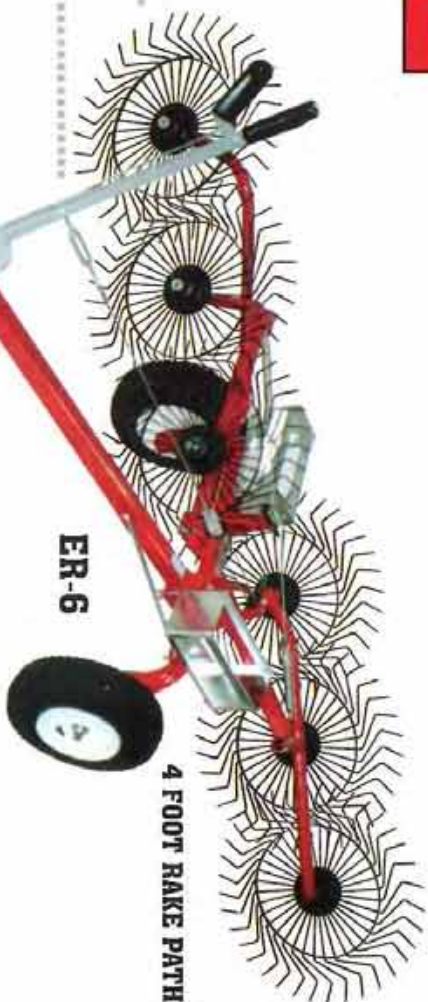

# ESTATE RAKE

**DE-THATCH · RAKE · WINDROW**  
LARGE LAWNS, SPORT FIELDS, BEACHES, GOLF COURSES

PATENT: 5.479.768 - 5.546.739

The high quality construction and unique design of ESTATE RAKE allows the flexibility to effectively cover uneven ground, while raking leaves, or trash covered areas that were formerly too large to do by hand.

**HARVESTING · SEEDING · GROOMING · CLEANUP**

**RAKE LIGHTLY OR PENETRATE FOR DE-THATCHING**

**ESTATE RAKE WILL RAKE AND WINDROW WHILE BEING VERY EASY ON GROWING GRASSES**

**IN MOST CONDITIONS, SEVERAL WINDROWS CAN BE ROLLED TOGETHER TO SAVE PICKUP TIME**

ER-6

4 FOOT RAKE PATH

**HIGH QUALITY CONSTRUCTION**

**ADJUSTABLE RAKE ANGLE**

**PNEUMATIC TIRES**

**ALL BALL BEARING CONSTRUCTION**

**FOLDS EASILY FOR CONVENIENT STORAGE**

**PULLS BEHIND LAWN OR GARDEN TRACTOR, ATV-UTILITY TRACTOR OR VEHICLE**