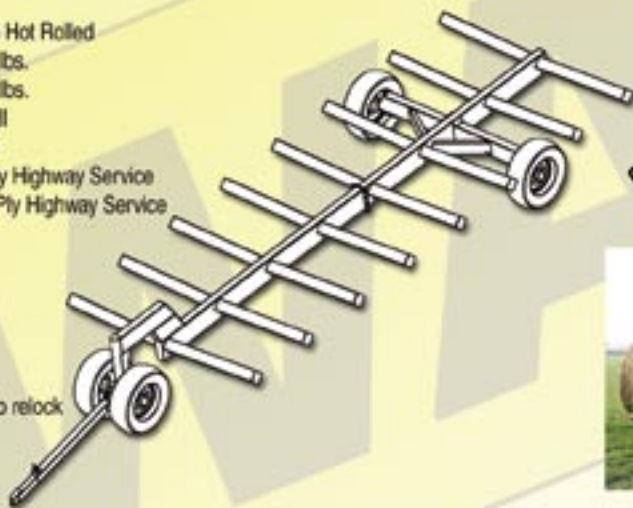

## Easy loading & unloading.

Cross members sloped to centre for load stability.

### SPECIFICATIONS

Short turning radius  
11x15 8 Ply tires

Retractable,  
automatic  
relock tongue

**LP80**  
Capacity ..... 10,000 lbs.  
8 bales on single layer  
Bale Sizes ..... 4', 5', 6'  
Spindles ..... 2" Dia. C1045 Hot Rolled  
Hubs (Front) ..... 6 Bolt 6,000 lbs.  
(Rear) ..... 6 Bolt 6,000 lbs.  
Main Beam ..... 10x4x.313 Wall  
Cross member ..... 5x5x.188 Wall  
Tires (Front) ..... 11Lx15 8 Ply  
(Rear) ..... 11Lx15 8 Ply  
Height ..... 27"  
(from ground to top of cross member)  
Wheelbase ..... 225"  
Length ..... 25'  
Width ..... 8' 4"  
Approx. Weight ..... 2,075lbs.  
Tongue ..... retractable auto relock

**LP140**  
Capacity ..... 20,000 lbs.  
14 bales on double layer  
Bale Sizes ..... 4', 5', 6'  
Spindles ..... 2" Dia. C1045 Hot Rolled  
Hubs (Front) ..... 6 Bolt 6,000 lbs.  
(Rear) ..... 8 Bolt 8,000 lbs.  
Main Beam ..... 10x4x.313 Wall  
Cross member ..... 5x5x.188 Wall  
Tires (Front) ..... 11Lx15 12 Ply Highway Service  
(Rear) ..... 12.5Lx15 12 Ply Highway Service  
Height ..... 27"  
Wheelbase ..... 225"  
Length ..... 25'  
Width ..... 8' 4"  
Approx. Weight ..... 2,075lbs.  
Tongue ..... retractable auto relock